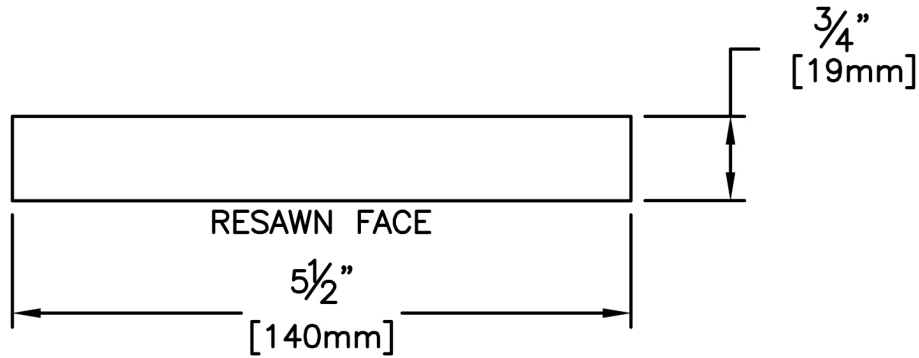

# Fascia & Trim

PRODUCT NAME: 1 x 6 Select Knotty S1S2E KD WRC

GRADE:

Kiln Dried Select Tight Knot

PATTERN NAME: Trim Boards

PROFILE:

Resawn Face S1S2E

NOMINAL THICKNESS: 1"

FINISHED THICKNESS:

3/4"

NOMINAL WIDTH: 6"

FINISHED WIDTH:

5-1/2"

LENGTH: 8' - 20' Even Length Only

PULLED TO LENGTH / NESTED:

Pulled to Length

TRIM BACKS: 3' - 6' pulled to length

PACKAGE SIZE:

128 Pcs/Pkg

GREEN / KILN DRIED: Kiln Dried

HEIGHT:

16 Pcs

GRAIN: MG

WIDTH: