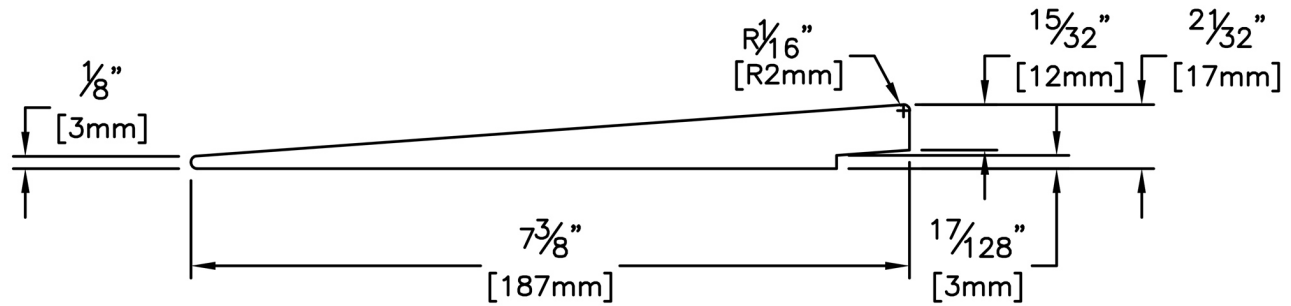

# Siding

PRODUCT NAME: 11/16 x 8 Kiln Dried Select Tight Knot Rabbeted Bevel  
 PATTERN NAME: Bevel

NOMINAL THICKNESS: 11/16"  
 NOMINAL WIDTH: 8"

LENGTH: 8' - 20' Even Length Only  
 TRIM BACKS: 3' - 6'  
 GREEN / KILN DRIED: Green  
 GRAIN: MG  
 SOLID / FJ: Solid  
 PRODUCT LINE:

GRADE: Kiln Dried Select Tight Knot  
 PROFILE: Rabbeted Bevel

FINISHED THICKNESS: 2 1/32"  
 FINISHED WIDTH: 7-3/8"

PULLED TO LENGTH / NESTED: Pulled to Length  
 PACKAGE SIZE: 144  
 HEIGHT: 24 Pcs  
 WIDTH: 6  
 PIECES PER BUNDLE: 6  
 END CAPS: Yes  
 PAPER WRAP / BOXED: Paper Wrap  
 FACE TO BE PROTECTED: Resawn Face