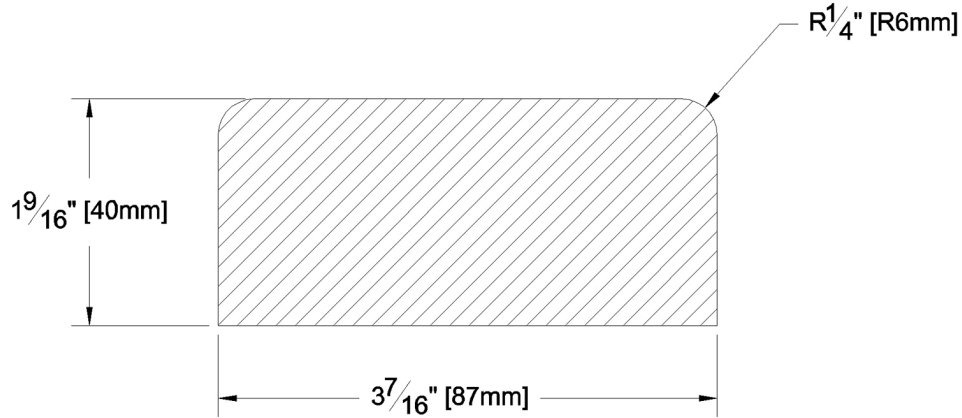

Fascia & Trim

PRODUCT NAME: 2 x 4 #2&Btr No Hole S1S2E Green WRC

PATTERN NAME: Trim Boards

NOMINAL THICKNESS: 2"

NOMINAL WIDTH: 4"

LENGTH: 8' - 20' Even Length Only

TRIM BACKS: 4' & 6' pulled to length

GREEN / KILN DRIED: Green

GRAIN: MG

SOLID / FJ: Solid

PRODUCT LINE:

GRADE:

PROFILE:

FINISHED THICKNESS:

FINISHED WIDTH:

PULLED TO LENGTH / NESTED:

PACKAGE SIZE:

HEIGHT:

WIDTH:

PIECES PER BUNDLE:

END CAPS:

PAPER WRAP / BOXED:

FACE TO BE PROTECTED:

Green Appearance

Resawn Face S1S2E

1-9/16"

3-7/16"

Pulled to Length

208 Pcs/Pkg

16 Pcs

13 Pcs

n/a