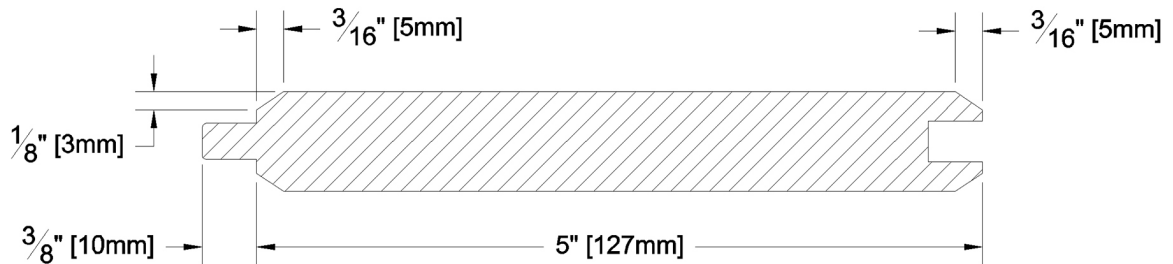

Panelling

PRODUCT NAME: 1 x 6 Select Knotty Panel SF S1SV4E
KD WRC

PATTERN NAME: Tongue and Groove

GRADE: Kiln Dried Select Tight Knot

PROFILE: S1SV4E

NOMINAL THICKNESS: 1"

NOMINAL WIDTH: 6"

FINISHED THICKNESS: 11/16"

FINISHED WIDTH: 5" Face, 5-3/8" Overall Width

LENGTH: 8' - 20' Even Length Only

TRIM BACKS: 3' - 6' to be nested on 8' pallet

GREEN / KILN DRIED: Kiln Dried

GRAIN: MG

SOLID / FJ: Solid

PRODUCT LINE:

PULLED TO LENGTH / NESTED: Pulled to Length

PACKAGE SIZE: 144 Pcs/Pkg

HEIGHT: 3 Bundles

WIDTH: 8 Bundles

PIECES PER BUNDLE: 6

END CAPS: Yes

PAPER WRAP / BOXED: Paper Wrap

FACE TO BE PROTECTED: Smooth Face

COMMENTS: Net Face Width 5"