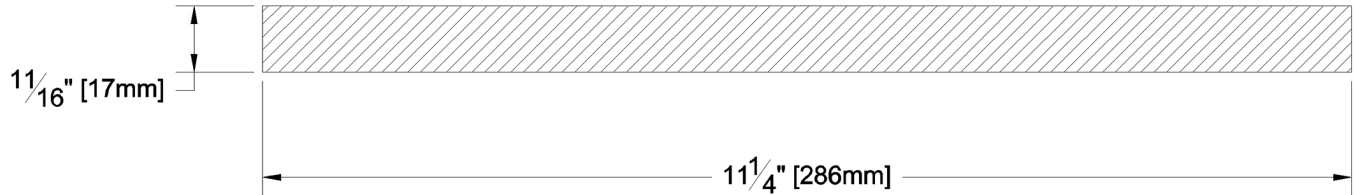

Fascia & Trim

PRODUCT NAME:	1 x 12 Aye & Btr Cowichan Gold S1S2E KD WRC	GRADE:	Aye & Btr Flat Grain Clear
PATTERN NAME:	Finish Boards	PROFILE:	Resawn Face S1S2E
<hr/>		<hr/>	
NOMINAL THICKNESS:	1"	FINISHED THICKNESS:	$1\frac{1}{16}$ "
NOMINAL WIDTH:	12"	FINISHED WIDTH:	11-1/4"
<hr/>		<hr/>	
LENGTH:	6' - 20' Odd & Even	PULLED TO LENGTH / NESTED:	Nested
TRIM BACKS:	3' - 5' to be nested on 8' pallet	PACKAGE SIZE:	1000 fbm
GREEN / KILN DRIED:	Kiln Dried	HEIGHT:	n/a
GRAIN:	MG	WIDTH:	n/a
SOLID / FJ:	Solid	PIECES PER BUNDLE:	n/a
PRODUCT LINE:	Cowichan Gold	END CAPS:	No
		PAPER WRAP / BOXED:	Boxed
		FACE TO BE PROTECTED:	Resawn Face