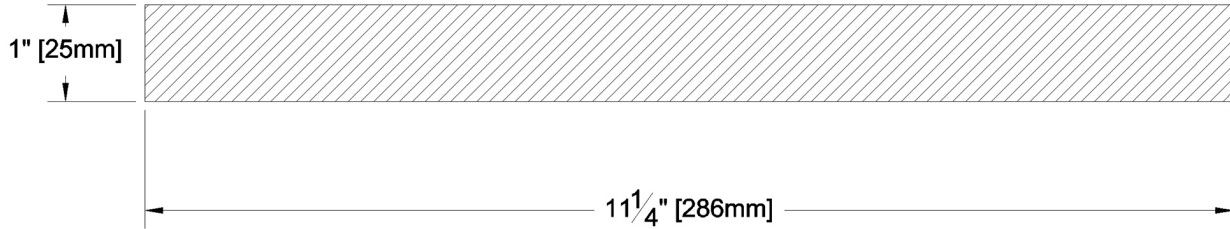

Fascia & Trim

PRODUCT NAME: 5/4 x 12 Select Tight Knot S1S2E KD WRC
 PATTERN NAME: Trim Boards

GRADE: Kiln Dried Select Tight Knot
 PROFILE: Resawn Face S1S2E

NOMINAL THICKNESS: 5/4"
 NOMINAL WIDTH: 12"

FINISHED THICKNESS: 1"
 FINISHED WIDTH: 11-1/4"

LENGTH: 8' - 20' Even Length Only
 TRIM BACKS: 4' & 6' pulled to length
 GREEN / KILN DRIED: Kiln Dried
 GRAIN: MG
 SOLID / FJ: Solid
 PRODUCT LINE:

PULLED TO LENGTH / NESTED: Pulled to Length
 PACKAGE SIZE: 48 Pcs/Pkg
 HEIGHT: 12 Pcs
 WIDTH: 4 Pcs
 PIECES PER BUNDLE: n/a
 END CAPS: No
 PAPER WRAP / BOXED: Paper Wrap
 FACE TO BE PROTECTED: Resawn Face