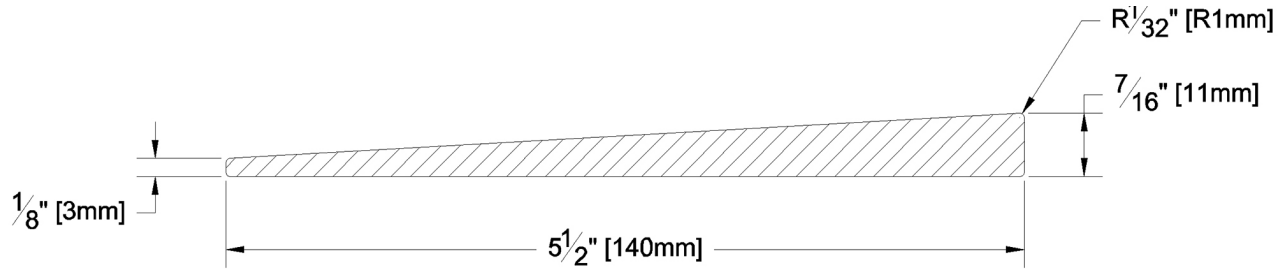

# Siding

PRODUCT NAME: 1/2 x 6 Clear VG SF Bevel KD WRC 3' - 20'

PATTERN NAME: Bevel

NOMINAL THICKNESS: 1/2"

NOMINAL WIDTH: 6"

LENGTH: 3' - 20' Odd & Even

TRIM BACKS: Max 15% 3' - 5', Max 15% 6' - 7'

GREEN / KILN DRIED: Kiln Dried

GRAIN: VG

SOLID / FJ: Solid

PRODUCT LINE:

GRADE: Clear Vertical Grain

PROFILE: Smooth Face Bevel

FINISHED THICKNESS: Butt: 7/16", Tip: 1/8"

FINISHED WIDTH: 5-1/2"

PULLED TO LENGTH / NESTED: Nested