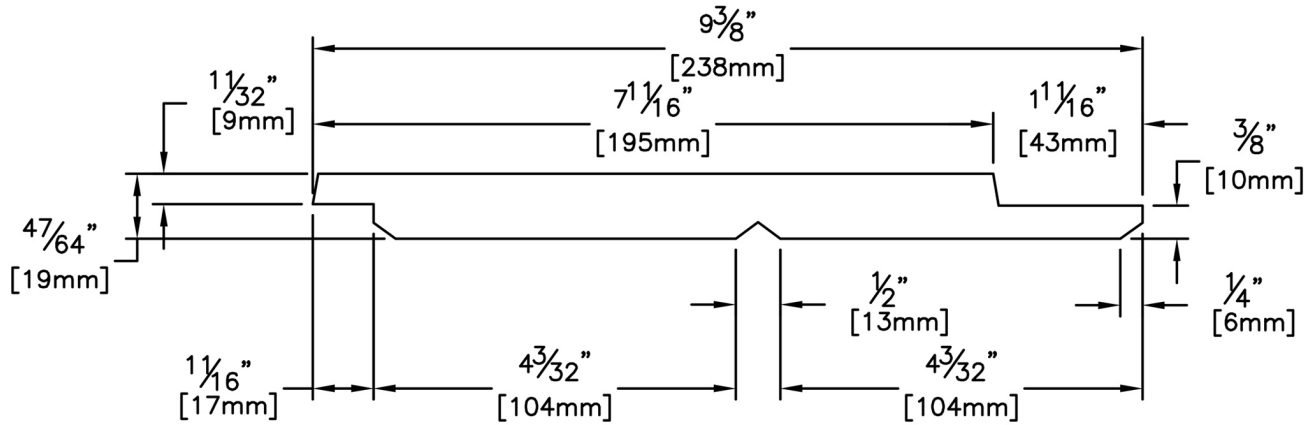

Siding

PRODUCT NAME: 1 x 10 Select Knotty RF Channel KD WRC

PATTERN NAME: Channel Rustic

NOMINAL THICKNESS: 1"

NOMINAL WIDTH: 10"

LENGTH: 8' - 20' Even Length Only

TRIM BACKS: 3' - 6' to be nested on 8' pallet

Kiln Dried Select Tight Knot

Resawn Face Channel

0

9-3/8" Overall Width

Pulled to Length

160 Pcs/Pkg

32 Pcs

5 Pcs