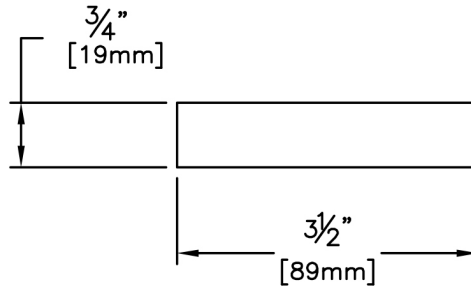

# Fascia & Trim

PRODUCT NAME: 1 x 4 Select Knotty S1S2E KD WRC

GRADE: Kiln Dried Select Tight Knot

PATTERN NAME: Trim Boards

PROFILE: Resawn Face S1S2E

NOMINAL THICKNESS: 1"

FINISHED THICKNESS: 3/4"

NOMINAL WIDTH: 4"

FINISHED WIDTH: 3-1/2"

LENGTH: 8' - 20' Even Length Only

PULLED TO LENGTH / NESTED: Pulled to Length

TRIM BACKS: 3' - 6' pulled to length

PACKAGE SIZE: 208 Pcs/Pkg

GREEN / KILN DRIED: Kiln Dried

HEIGHT: 16 Pcs

GRAIN: MG

WIDTH: 13 Pcs

SOLID / FJ: Solid

PIECES PER BUNDLE: n/a

PRODUCT LINE:

END CAPS: No

PAPER WRAP / BOXED: Paper Wrap

FACE TO BE PROTECTED: Resawn Face