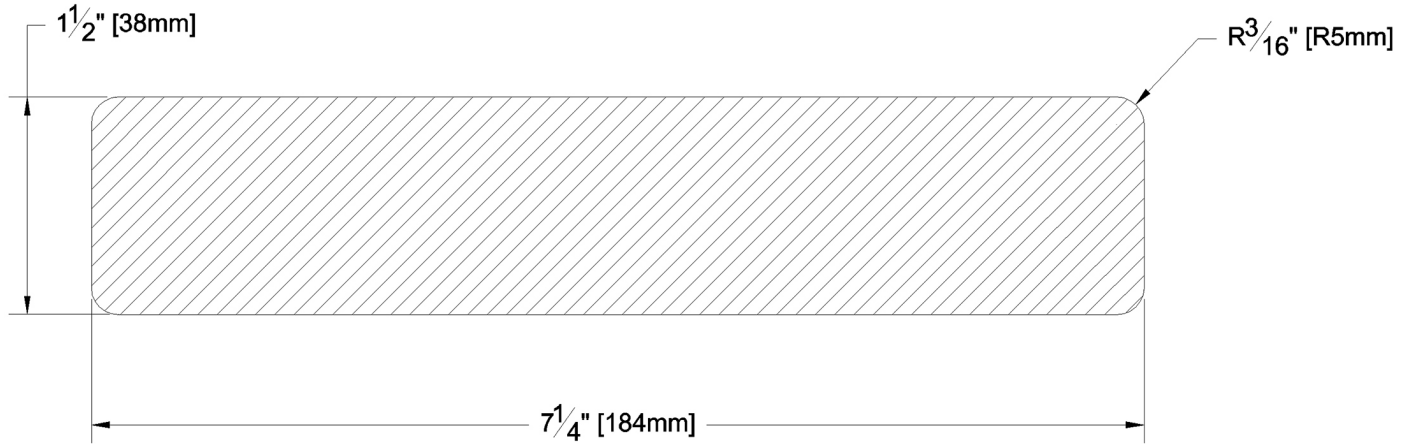

# Fascia & Trim

PRODUCT NAME: 2 x 8 C&Btr S4S KD WRC

GRADE: C&Btr

PATTERN NAME: Finish Boards

PROFILE: S4S

NOMINAL THICKNESS: 2"

FINISHED THICKNESS: 1-1/2"

NOMINAL WIDTH: 8"

FINISHED WIDTH: 7-1/4"

LENGTH: 8' - 20' Odd & Even

PULLED TO LENGTH / NESTED: Pulled to Length

TRIM BACKS: 3' - 5' to be nested on 8' pallet, 6' & 7' pulled to length

PACKAGE SIZE: 48 Pcs/Pkg

GREEN / KILN DRIED: Kiln Dried

HEIGHT: 8 Pcs

GRAIN: MG

WIDTH: 6 Pcs

SOLID / FJ: Solid

PIECES PER BUNDLE: n/a

PRODUCT LINE:

END CAPS: No

PAPER WRAP / BOXED: Paper Wrap

FACE TO BE PROTECTED: Smooth Face

COMMENTS: 3/16" Radius

LAST UPDATED:

August 22, 2018