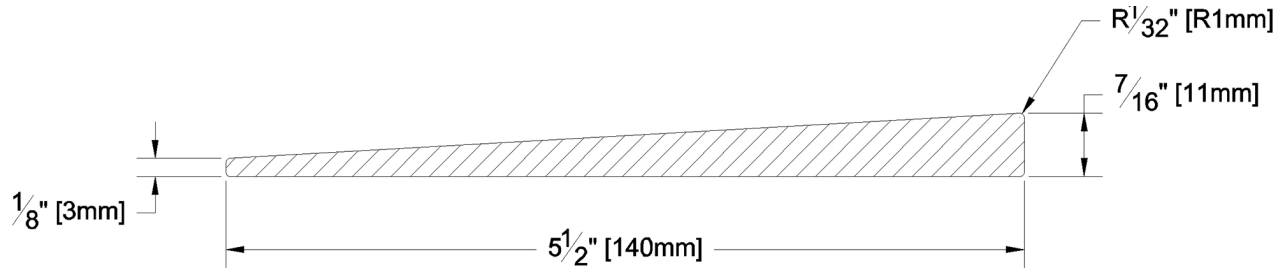

Siding

PRODUCT NAME: 1/2 x 6 Clear VG SF Bevel KD WRC 3' - 20'

PATTERN NAME: Bevel

NOMINAL THICKNESS: 1/2"

NOMINAL WIDTH: 6"

LENGTH: 3' - 20' Odd & Even

TRIM BACKS: Max 15% 3' - 5', Max 15% 6' - 7'

GREEN / KILN DRIED: Kiln Dried

GRAIN: VG

SOLID / FJ: Solid

PRODUCT LINE:

GRADE: Clear Vertical Grain

PROFILE: Smooth Face Bevel

FINISHED THICKNESS: Butt: 7/16", Tip: 1/8"

FINISHED WIDTH: 5-1/2"

PULLED TO LENGTH / NESTED: Nested