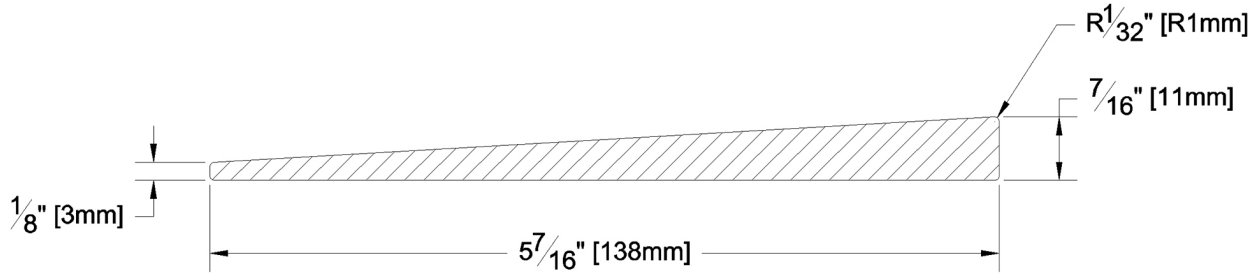

Siding

PRODUCT NAME: 1/2 x 6 Clear MG FJ EG SF Bevel KD WRC

PATTERN NAME: Bevel

NOMINAL THICKNESS: 1/2"

NOMINAL WIDTH: 6"

LENGTH: 16'

TRIM BACKS: 12' & 8'

GREEN / KILN DRIED: Kiln Dried

GRAIN: MG

SOLID / FJ: Finger Jointed

PRODUCT LINE: Evergreen

GRADE: Finger Jointed

PROFILE: Smooth Face Bevel

FINISHED THICKNESS: Butt: 7/16", Tip: 1/8"

FINISHED WIDTH: 5-7/16"

PULLED TO LENGTH / NESTED: Pulled to Length

PACKAGE SIZE: 5000 fsm

HEIGHT: 8 Bundles

WIDTH: 8 Bundles

PIECES PER BUNDLE: 10

END CAPS: Yes

PAPER WRAP / BOXED: Paper Wrap

FACE TO BE PROTECTED: Smooth Face

COMMENTS: Max 10% Trimbacks