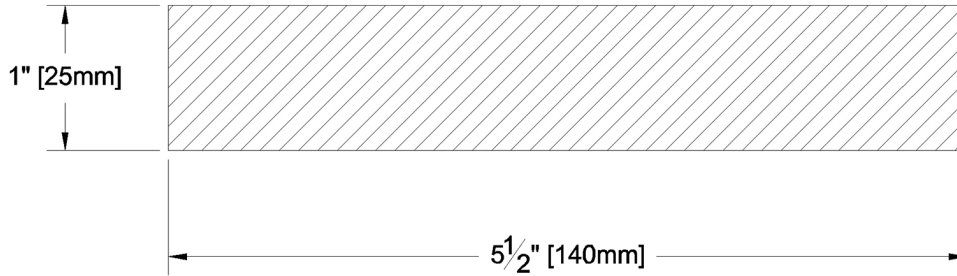

Fascia & Trim

PRODUCT NAME:	5/4 x 6 Clear VG Cowichan Gold S1S2E KD WRC	GRADE:	Clear Vertical Grain
PATTERN NAME:	Finish Boards	PROFILE:	Resawn Face S1S2E
<hr/>		<hr/>	
NOMINAL THICKNESS:	5/4"	FINISHED THICKNESS:	1"
NOMINAL WIDTH:	6"	FINISHED WIDTH:	5-1/2"
<hr/>		<hr/>	
LENGTH:	8' - 20' Odd & Even	PULLED TO LENGTH / NESTED:	Nested
TRIM BACKS:	3' - 5' to be nested on 8' pallet, 6' & 7' pulled to length	PACKAGE SIZE:	1000 fbm
GREEN / KILN DRIED:	Kiln Dried	HEIGHT:	12 Pcs
GRAIN:	VG	WIDTH:	6 Pcs
SOLID / FJ:	Solid	PIECES PER BUNDLE:	n/a
PRODUCT LINE:	Cowichan Gold	END CAPS:	No
		PAPER WRAP / BOXED:	Boxed
		FACE TO BE PROTECTED:	Resawn Face