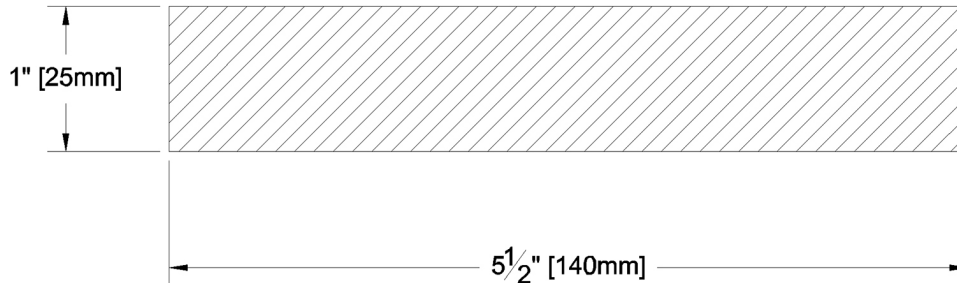

Fascia & Trim

PRODUCT NAME: 5/4 x 6 Clear VG FJ EG S1S2E KD WRC

GRADE: Finger Jointed

PATTERN NAME: Finish Boards

PROFILE: Resawn Face S1S2E

NOMINAL THICKNESS: 5/4"

FINISHED THICKNESS: 1"

NOMINAL WIDTH: 6"

FINISHED WIDTH: 5-1/2"

LENGTH: 16' or 20'

PULLED TO LENGTH / NESTED: Pulled to Length

TRIM BACKS: 12' & 8'

PACKAGE SIZE: 3000 fbm

GREEN / KILN DRIED: Kiln Dried

HEIGHT: 30 Pcs

GRAIN: VG

WIDTH: 8 Pcs

SOLID / FJ: Finger Jointed

PIECES PER BUNDLE: n/a

PRODUCT LINE: Evergreen

END CAPS: No

PAPER WRAP / BOXED: Paper Wrap

FACE TO BE PROTECTED: Resawn Face

COMMENTS: Max 10% Trimbacks