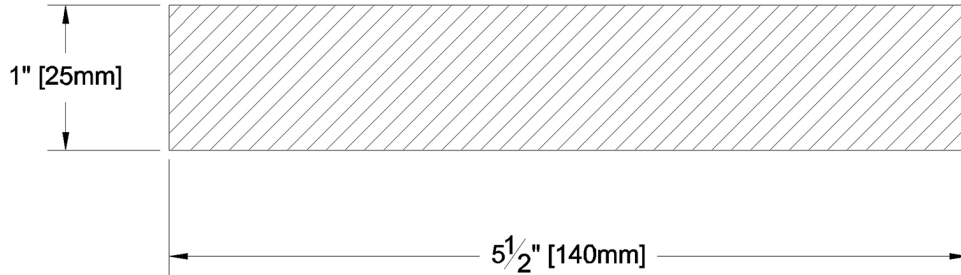

Fascia & Trim

PRODUCT NAME:	5/4 x 6 Aye & Btr Cowichan Gold S1S2E KD WRC	GRADE:	Aye & Btr Flat Grain Clear
PATTERN NAME:	Finish Boards	PROFILE:	Resawn Face S1S2E
<hr/>		<hr/>	
NOMINAL THICKNESS:	5/4"	FINISHED THICKNESS:	1"
NOMINAL WIDTH:	6"	FINISHED WIDTH:	5-1/2"
<hr/>		<hr/>	
LENGTH:	6' - 20' Odd & Even	PULLED TO LENGTH / NESTED:	Nested
TRIM BACKS:	3' - 5' to be nested on 8' pallet	PACKAGE SIZE:	1000 fbm
GREEN / KILN DRIED:	Kiln Dried	HEIGHT:	n/a
GRAIN:	MG	WIDTH:	n/a
SOLID / FJ:	Solid	PIECES PER BUNDLE:	n/a
PRODUCT LINE:	Cowichan Gold	END CAPS:	No
		PAPER WRAP / BOXED:	Boxed
		FACE TO BE PROTECTED:	Resawn Face