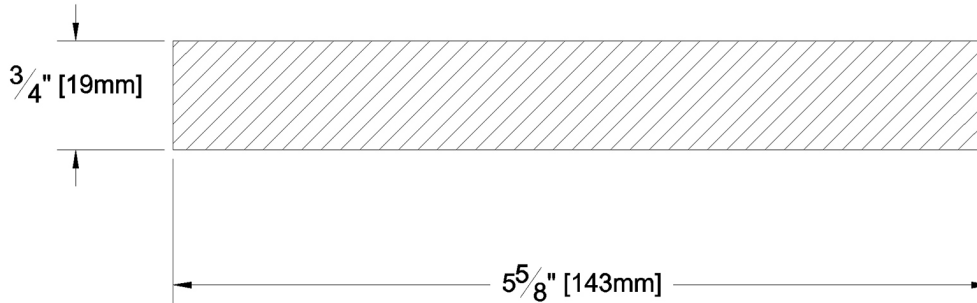

Fascia & Trim

PRODUCT NAME: 1 x 6 Terminal Select S1S2E Green WRC

GRADE: Green Appearance

PATTERN NAME: Trim Boards

PROFILE: Resawn Face S1S2E

NOMINAL THICKNESS: 1"

FINISHED THICKNESS: $\frac{3}{4}$ "

NOMINAL WIDTH: 6"

FINISHED WIDTH: 5-5/8"

LENGTH: 8' - 20' Even Length Only

PULLED TO LENGTH / NESTED: Pulled to Length

TRIM BACKS: 4', 5', 6' pulled to length

PACKAGE SIZE: 256 Pcs/Pkg

GREEN / KILN DRIED: Green

HEIGHT: 32 Pcs

GRAIN: MG

WIDTH: 8 Pcs

SOLID / FJ: Solid

PIECES PER BUNDLE: n/a

PRODUCT LINE:

END CAPS: No

PAPER WRAP / BOXED: Paper Wrap

FACE TO BE PROTECTED: Resawn Face