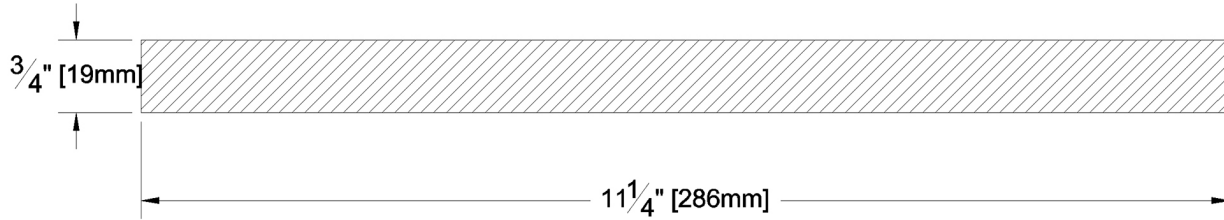

Fascia & Trim

PRODUCT NAME: 1 x 12 Select Knotty S1S2E KD WRC

PATTERN NAME: Trim Boards

NOMINAL THICKNESS: 1"

NOMINAL WIDTH: 12"

LENGTH: 8' - 20' Even Length Only

TRIM BACKS: 3' - 6' pulled to length

GREEN / KILN DRIED: Kiln Dried

GRAIN: MG

SOLID / FJ: Solid

PRODUCT LINE:

GRADE: Kiln Dried Select Tight Knot

PROFILE: Resawn Face S1S2E

FINISHED THICKNESS: 3/4"

FINISHED WIDTH: 11-1/4"

PULLED TO LENGTH / NESTED: Pulled to Length