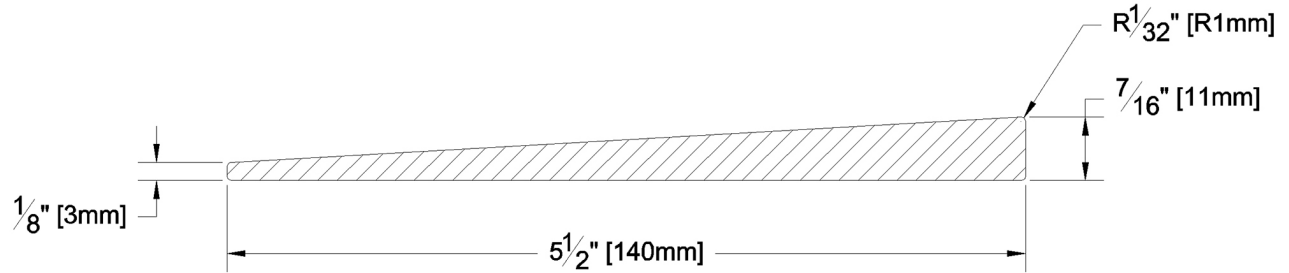

Siding

PRODUCT NAME: 1/2 x 6 Clear VG SF Bevel KD WRC 6' - 20'

PATTERN NAME: Bevel

NOMINAL THICKNESS: 1/2"

NOMINAL WIDTH: 6"

LENGTH: 6' - 20' Odd & Even

TRIM BACKS: Max 20% 6' - 7'

GREEN / KILN DRIED: Kiln Dried

GRAIN: VG

SOLID / FJ: Solid

PRODUCT LINE:

GRADE: Clear Vertical Grain

PROFILE: Smooth Face Bevel

FINISHED THICKNESS: Butt: 7/16", Tip: 1/8"

FINISHED WIDTH: 5-1/2"

PULLED TO LENGTH / NESTED: Nested