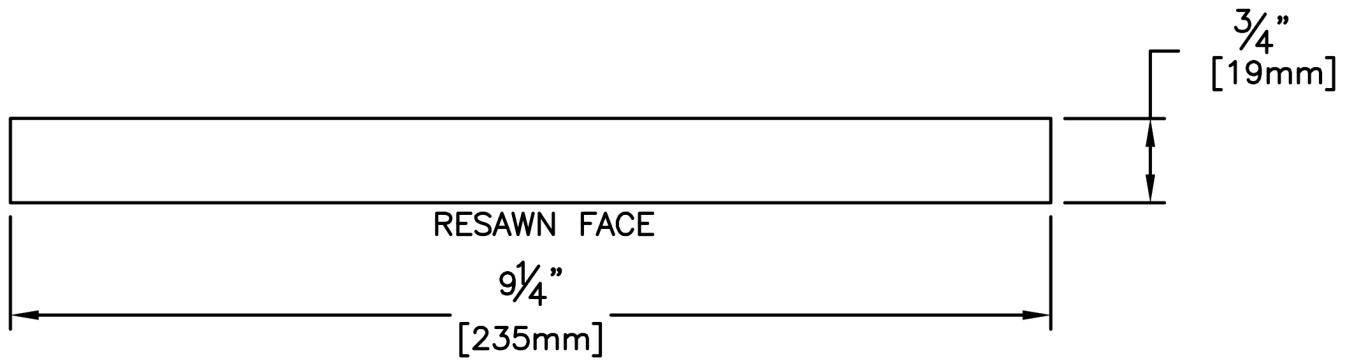

Fascia & Trim

PRODUCT NAME: 1 x 10 Select Knotty S1S2E KD WRC

GRADE: Kiln Dried Select Tight Knot

PATTERN NAME: Trim Boards

PROFILE: Resawn Face S1S2E

NOMINAL THICKNESS: 1"

FINISHED THICKNESS: 3/4"

NOMINAL WIDTH: 10"

FINISHED WIDTH: 9-1/4"

LENGTH: 8' - 20' Even Length Only

PULLED TO LENGTH / NESTED: Pulled to Length

TRIM BACKS: 3' - 6' pulled to length

PACKAGE SIZE: 80 Pcs/Pkg

GREEN / KILN DRIED: Kiln Dried

HEIGHT: 16 Pcs

GRAIN: MG

WIDTH: 5 Pcs

SOLID / FJ: Solid

PIECES PER BUNDLE: n/a

PRODUCT LINE:

END CAPS: No

PAPER WRAP / BOXED: Paper Wrap

FACE TO BE PROTECTED: Resawn Face