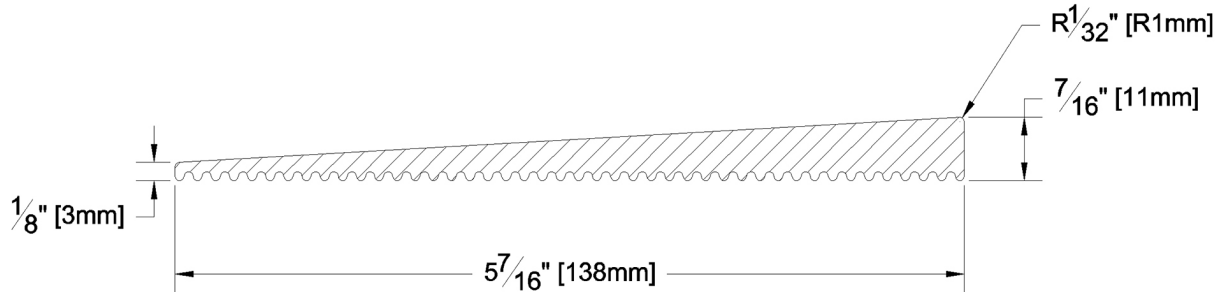

Siding

PRODUCT NAME: 1/2 x 6 Clear MG FJ Combtex Bevel
KD WRC

PATTERN NAME: Bevel

NOMINAL THICKNESS: 1/2"

NOMINAL WIDTH: 6"

LENGTH: 16'

TRIM BACKS: 12' & 8'

GREEN / KILN DRIED: Kiln Dried

GRAIN: MG

SOLID / FJ: Finger Jointed

PRODUCT LINE: Evergreen

GRADE: Finger Jointed

PROFILE: Combed Face Bevel

FINISHED THICKNESS: Butt: 7/16", Tip: 1/8"

FINISHED WIDTH: 5-7/16"

PULLED TO LENGTH / NESTED: Pulled to Length

PACKAGE SIZE: 4000 fsm

HEIGHT: 5 Bundles

WIDTH: 8 Bundles

PIECES PER BUNDLE: 10

END CAPS: Yes

PAPER WRAP / BOXED: Paper Wrap

FACE TO BE PROTECTED: Combed Face

COMMENTS: Max 10% Trimbacks