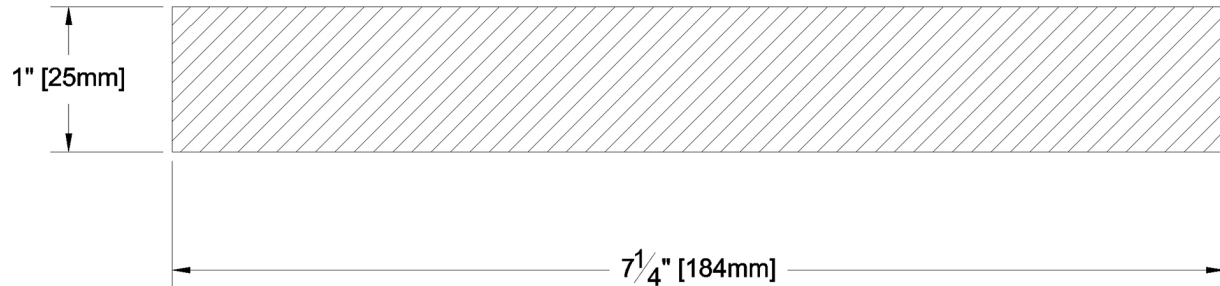

# Fascia & Trim

|                     |   |                            |                            |
|---------------------|---|----------------------------|----------------------------|
| PRODUCT NAME:       | 5/4 x 8 Aye & Btr Cowichan Gold<br>S1S2E KD WRC | GRADE:                     | Aye & Btr Flat Grain Clear |
| PATTERN NAME:       | Finish Boards                                   | PROFILE:                   | Resawn Face S1S2E          |
| <hr/>               |   | <hr/>                      |                            |
| NOMINAL THICKNESS:  | 5/4"  | FINISHED THICKNESS:        | 1"                         |
| NOMINAL WIDTH:      | 8"  | FINISHED WIDTH:            | 7-1/4"                     |
| <hr/>               |   | <hr/>                      |                            |
| LENGTH:             | 6' - 20' Odd & Even                             | PULLED TO LENGTH / NESTED: | Nested                     |
| TRIM BACKS:         | 3' - 5' to be nested on 8' pallet               | PACKAGE SIZE:              | 1000 fbm                   |
| GREEN / KILN DRIED: | Kiln Dried                                      | HEIGHT:                    | n/a                        |
| GRAIN:              | MG  | WIDTH:                     | n/a                        |
| SOLID / FJ:         | Solid   | PIECES PER BUNDLE:         | n/a                        |
| PRODUCT LINE:       | Cowichan Gold                                   | END CAPS:                  | No                         |
|                     |   | PAPER WRAP / BOXED:        | Boxed                      |
|                     |   | FACE TO BE PROTECTED:      | Resawn Face                |