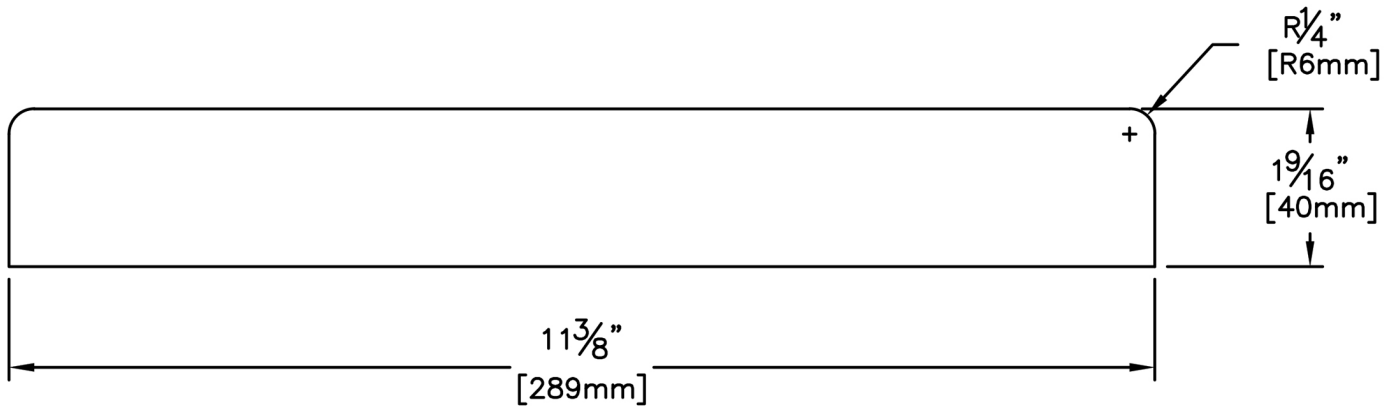

Fascia & Trim

PRODUCT NAME: 2 x 12 #2&Btr No Hole S1S2E Green WRC

PATTERN NAME: Trim Boards

GRADE:

Green Appearance

PROFILE:

Resawn Face S1S2E

NOMINAL THICKNESS: 2"

NOMINAL WIDTH: 12"

FINISHED THICKNESS:

1-9/16"

FINISHED WIDTH:

11-3/8"

LENGTH: 8' - 20' Even Length Only

TRIM BACKS: 4' & 6' pulled to length

GREEN / KILN DRIED: Green

GRAIN: MG

SOLID / FJ: Solid

PRODUCT LINE:

PULLED TO LENGTH / NESTED:

Pulled to Length

PACKAGE SIZE:

32 Pcs/Pkg

HEIGHT: