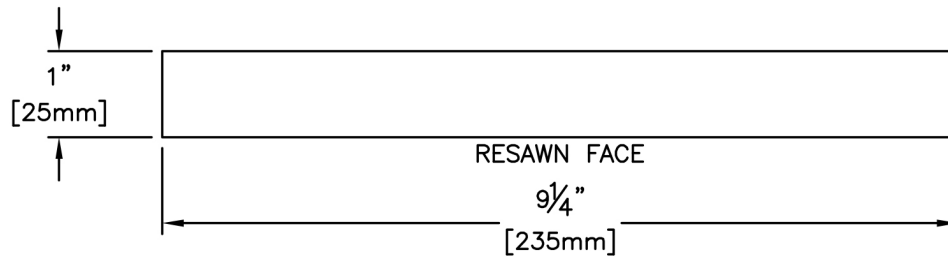

Fascia & Trim

PRODUCT NAME: 5/4 x 10 Clear VG FJ EG S1S2E KD WRC

GRADE: Finger Jointed

PATTERN NAME: Finish Boards

PROFILE: Resawn Face S1S2E

NOMINAL THICKNESS: 5/4"

FINISHED THICKNESS: 1"

NOMINAL WIDTH: 10"

FINISHED WIDTH: 9-1/4"

LENGTH: 16' or 20'

PULLED TO LENGTH / NESTED: Pulled to Length

TRIM BACKS: 12' & 8'

PACKAGE SIZE: 3000 fbm

GREEN / KILN DRIED: Kiln Dried

HEIGHT: 30 Pcs

GRAIN: VG

WIDTH: 5 Pcs

SOLID / FJ: Finger Jointed

PIECES PER BUNDLE: n/a

PRODUCT LINE: Evergreen

END CAPS: No

PAPER WRAP / BOXED: Paper Wrap

FACE TO BE PROTECTED: Resawn Face

COMMENTS: Max 10% Trimbacks