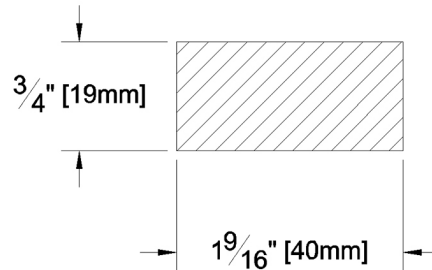

# Fascia & Trim

PRODUCT NAME: 1 x 2 Std&Btr S1S2E Green WRC

PATTERN NAME: Trim Boards

NOMINAL THICKNESS: 1"

NOMINAL WIDTH: 2"

LENGTH: 8' - 20' Even Length Only

TRIM BACKS: 4', 5', 6' pulled to length

GREEN / KILN DRIED: Green

GRAIN: MG

SOLID / FJ: Solid

PRODUCT LINE:

GRADE: Green Appearance

PROFILE: Resawn Face S1S2E

FINISHED THICKNESS: 3/4"

FINISHED WIDTH: 1-9/16"

PULLED TO LENGTH / NESTED: Pulled to Length

PACKAGE SIZE: 864 Pcs/Pkg

HEIGHT: 32 Pcs

WIDTH: 27 Pcs

PIECES PER BUNDLE: 12

END CAPS: No

PAPER WRAP / BOXED: Paper Wrap

FACE TO BE PROTECTED: Resawn Face

COMMENTS: n/a