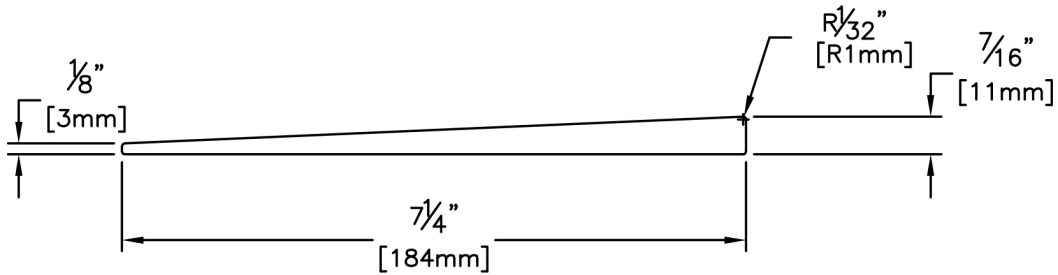

Siding

PRODUCT NAME: 1/2 x 8 Clear MG FJ RF Bevel KD WRC

PATTERN NAME: Bevel

NOMINAL THICKNESS: 1/2"

NOMINAL WIDTH: 8"

LENGTH: 16'

TRIM BACKS: 12' & 8'

GREEN / KILN DRIED: Kiln Dried

GRAIN: MG

SOLID / FJ: Finger Jointed

PRODUCT LINE: Evergreen

GRADE: Finger Jointed

PROFILE: Resawn Face Bevel

FINISHED THICKNESS: Butt: 7/16", Tip: 1/8"

FINISHED WIDTH: 7-1/4"

PULLED TO LENGTH / NESTED: Pulled to Length

PACKAGE SIZE: 4000 fsm

HEIGHT: 5 Bundles

WIDTH: 6 Bundles

PIECES PER BUNDLE: 10

END CAPS: Yes

PAPER WRAP / BOXED: Paper Wrap

FACE TO BE PROTECTED: Resawn Face

COMMENTS: Max 10% Trimbacks