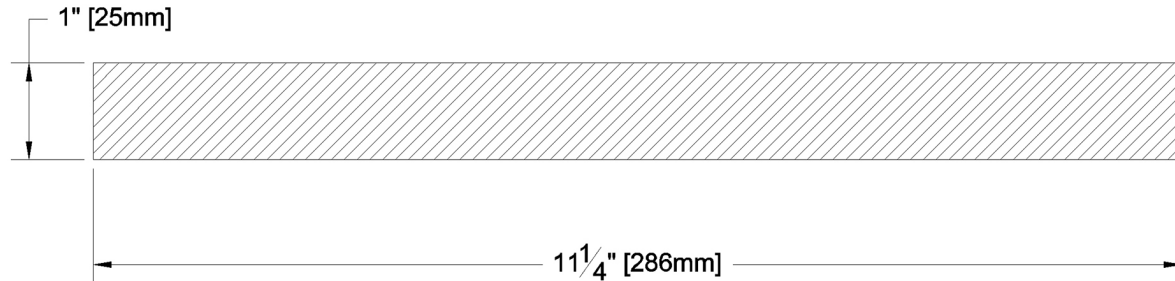

Fascia & Trim

PRODUCT NAME: 5/4 x 12 Aye & Btr FJ EG S1S2E KD WRC

PATTERN NAME: Finish Boards

GRADE: Finger Jointed

PROFILE: Resawn Face S1S2E

NOMINAL THICKNESS: 5/4"

NOMINAL WIDTH: 12"

FINISHED THICKNESS: 1"

FINISHED WIDTH: 11-1/4"

LENGTH: 16' or 20'

TRIM BACKS: 12' & 8'

GREEN / KILN DRIED: Kiln Dried

GRAIN: MG

SOLID / FJ: Finger Jointed

PRODUCT LINE: Evergreen

PULLED TO LENGTH / NESTED: Pulled to Length

PACKAGE SIZE: 120 Pcs/Pkg

HEIGHT: 30 Pcs

WIDTH: 4 Pcs

PIECES PER BUNDLE: n/a

END CAPS: No

PAPER WRAP / BOXED: Paper Wrap

FACE TO BE PROTECTED: Resawn Face

COMMENTS: Max 10% Trimbacks