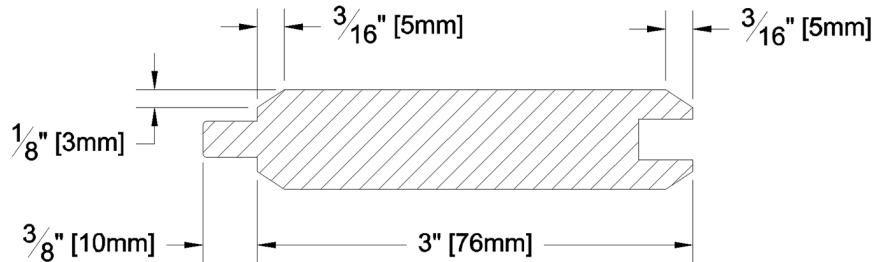

Panelling

PRODUCT NAME: 1 x 4 Select Knotty Panel SF S1SV4E
KD WRC

PATTERN NAME: Tongue and Groove

GRADE:

Kiln Dried Select Tight Knot

PROFILE:

S1SV4E

NOMINAL THICKNESS: 1"

NOMINAL WIDTH: 4"

FINISHED THICKNESS:

11/16"

FINISHED WIDTH:

3" Face, 3-3/8" Overall Width

LENGTH: 8' - 20' Even Length Only

TRIM BACKS: Excess 3' - 6' to be nested on 8' pallet

GREEN / KILN DRIED: Kiln Dried

GRAIN: MG

SOLID / FJ: Solid

PRODUCT LINE:

PULLED TO LENGTH / NESTED:

Pulled to Length

PACKAGE SIZE:

234 Pcs/Pkg

HEIGHT: