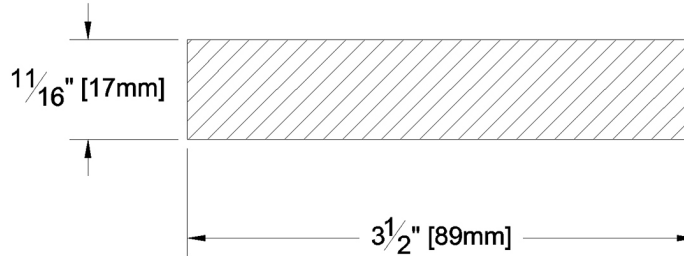

Fascia & Trim

PRODUCT NAME: 1 x 4 Aye & Btr Cowichan Gold S1S2E
KD WRC

GRADE: Aye & Btr Flat Grain Clear

PATTERN NAME: Finish Boards

PROFILE: Resawn Face S1S2E

NOMINAL THICKNESS: 1"

FINISHED THICKNESS: 11/16"

NOMINAL WIDTH: 4"

FINISHED WIDTH: 3-1/2"

LENGTH: 6' - 20' Odd & Even

PULLED TO LENGTH / NESTED: Nested

TRIM BACKS: 3' - 5' to be nested on 8' pallet

PACKAGE SIZE: 1000 fbm

GREEN / KILN DRIED: Kiln Dried

HEIGHT: n/a