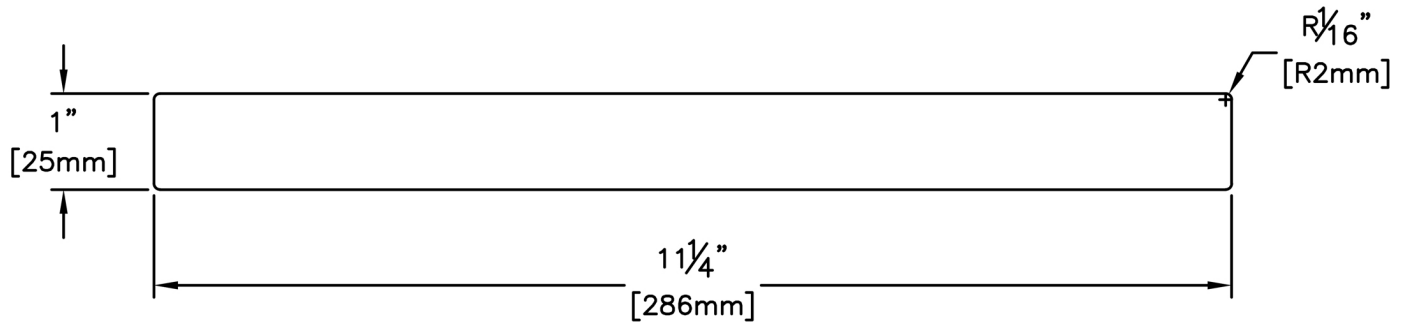

# Fascia & Trim

PRODUCT NAME:	5/4 x 12 Clear VG Cowichan Gold S4S KD WRC	GRADE:	Clear Vertical Grain
PATTERN NAME:	Finish Boards	PROFILE:	S4S
NOMINAL THICKNESS:	5/4"	FINISHED THICKNESS:	1"
NOMINAL WIDTH:	12"	FINISHED WIDTH:	11-1/4"
LENGTH:	8' - 20' Odd & Even	PULLED TO LENGTH / NESTED:	Nested
TRIM BACKS:	3' - 5' to be nested on 8' pallet, 6' & 7' pulled to length	PACKAGE SIZE:	1000 fbm
GREEN / KILN DRIED:	Kiln Dried	HEIGHT:	12 Pcs
GRAIN:	VG	WIDTH:	4 Pcs
SOLID / FJ:	Solid	PIECES PER BUNDLE:	n/a
PRODUCT LINE:	Cowichan Gold	END CAPS:	No
		PAPER WRAP / BOXED:	Boxed
		FACE TO BE PROTECTED:	Smooth Face

COMMENTS: 1/16" EE on all 4 sides

LAST UPDATED:

April 15, 2019