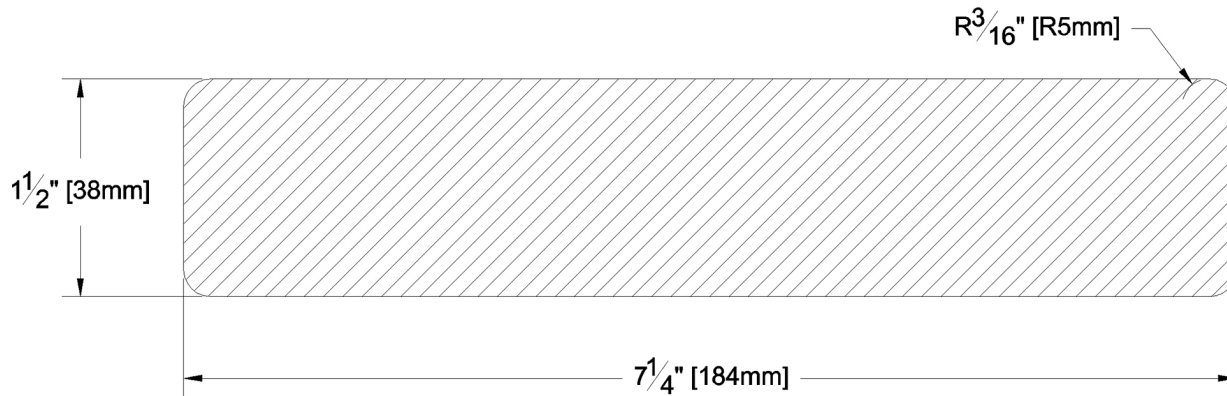

Fascia & Trim

PRODUCT NAME: 2 x 8 Aye & Btr Cowichan Gold S4S
KD WRC

GRADE: Aye & Btr Flat Grain Clear

PATTERN NAME: Finish Boards

PROFILE: S4S

NOMINAL THICKNESS: 2"

FINISHED THICKNESS: 1-1/2"

NOMINAL WIDTH: 8"

FINISHED WIDTH: 7-1/4"

LENGTH: 6' - 20' Odd & Even

PULLED TO LENGTH / NESTED: Nested

TRIM BACKS: 3' - 5' to be nested on 8' pallet

PACKAGE SIZE: 1000 fbm

GREEN / KILN DRIED: Kiln Dried

HEIGHT: n/a

GRAIN: MG

WIDTH: n/a

SOLID / FJ: Solid

PIECES PER BUNDLE: n/a

PRODUCT LINE: Cowichan Gold

END CAPS: No

PAPER WRAP / BOXED: Boxed

FACE TO BE PROTECTED: Smooth Face

COMMENTS: 3/16" Radius