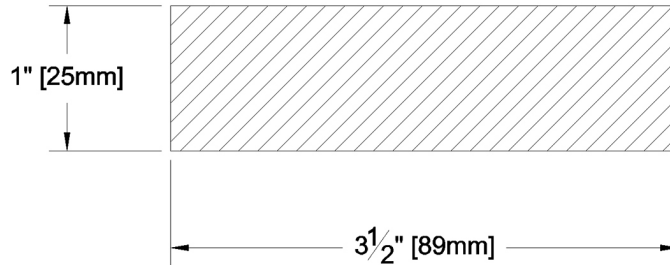

Fascia & Trim

PRODUCT NAME: 5/4 x 4 Clear VG FJ EG S1S2E KD WRC

GRADE: Finger Jointed

PATTERN NAME: Finish Boards

PROFILE: Resawn Face S1S2E

NOMINAL THICKNESS: 5/4"

FINISHED THICKNESS: 1"

NOMINAL WIDTH: 4"

FINISHED WIDTH: 3-1/2"

LENGTH: 16' or 20'

PULLED TO LENGTH / NESTED: Pulled to Length

TRIM BACKS: 12' & 8'

PACKAGE SIZE: 3000 fbm

GREEN / KILN DRIED: Kiln Dried

HEIGHT: 30 Pcs

GRAIN: VG

WIDTH: 13 Pcs

SOLID / FJ: Finger Jointed

PIECES PER BUNDLE: n/a

PRODUCT LINE: Evergreen

END CAPS: No

PAPER WRAP / BOXED: Paper Wrap

FACE TO BE PROTECTED: Resawn Face

COMMENTS: Max 10% Trimbacks