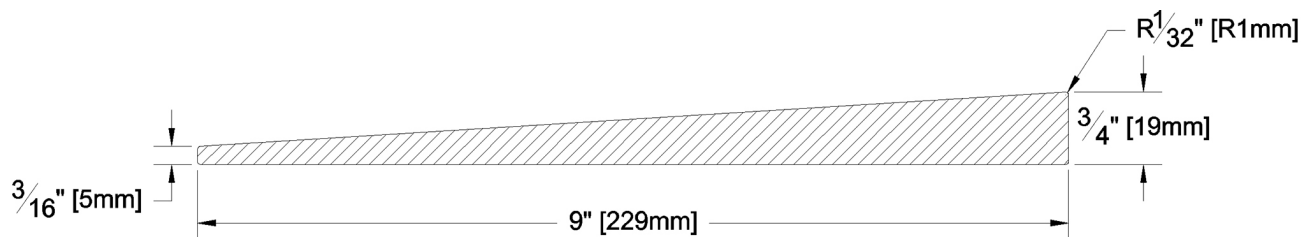

Siding

PRODUCT NAME: 3/4 x 10 Clear VG FJ EG RF Bevel KD WRC

PATTERN NAME: Bevel

NOMINAL THICKNESS: 3/4"

NOMINAL WIDTH: 10"

LENGTH: 16' or 20'

TRIM BACKS: 16', 12', 8'

GREEN / KILN DRIED: Kiln Dried

GRAIN: VG

SOLID / FJ: Finger Jointed

PRODUCT LINE: Evergreen

GRADE: Finger Jointed

PROFILE: Resawn Face Bevel

FINISHED THICKNESS: Butt: 3/4", Tip: 3/16"

FINISHED WIDTH: 9-1/4"

PULLED TO LENGTH / NESTED: Pulled to Length

PACKAGE SIZE: 4000 fsm

HEIGHT: 8 Bundles

WIDTH: 5 Bundles

PIECES PER BUNDLE: 6

END CAPS: Yes

PAPER WRAP / BOXED: Paper Wrap

FACE TO BE PROTECTED: Resawn Face

COMMENTS: Max 10% Trimbacks