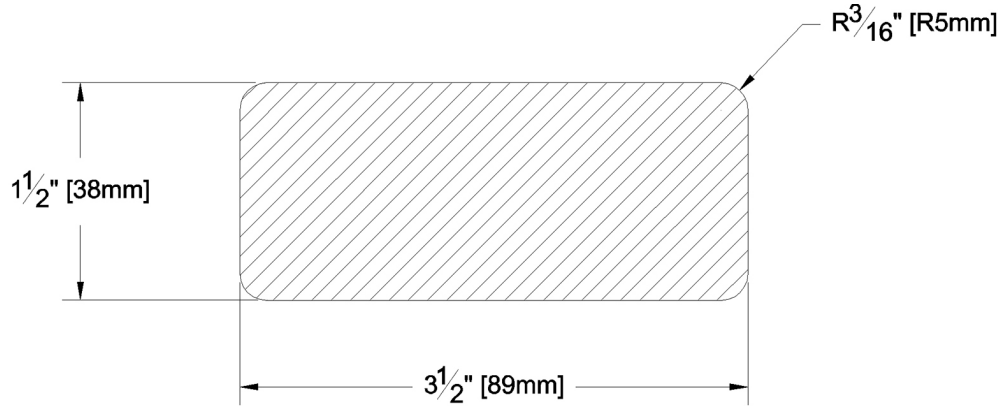

# Fascia & Trim

PRODUCT NAME: 2 x 4 C&Btr S4S KD WRC

PATTERN NAME: Finish Boards

NOMINAL THICKNESS: 2"

NOMINAL WIDTH: 4"

LENGTH: 8' - 20' Odd & Even

TRIM BACKS: 3' - 5' to be nested on 8' pallet, 6' & 7' pulled to length

GREEN / KILN DRIED: Kiln Dried

GRAIN: MG

SOLID / FJ: Solid

PRODUCT LINE:

GRADE: C&Btr

PROFILE: S4S

FINISHED THICKNESS: 1-1/2"

FINISHED WIDTH: 3-1/2"

PULLED TO LENGTH / NESTED: Pulled to Length

PACKAGE SIZE: 104 Pcs/Pkg

HEIGHT: 8 Pcs

WIDTH: 13 Pcs

PIECES PER BUNDLE: n/a

END CAPS: No

PAPER WRAP / BOXED: Paper Wrap

FACE TO BE PROTECTED: Smooth Face