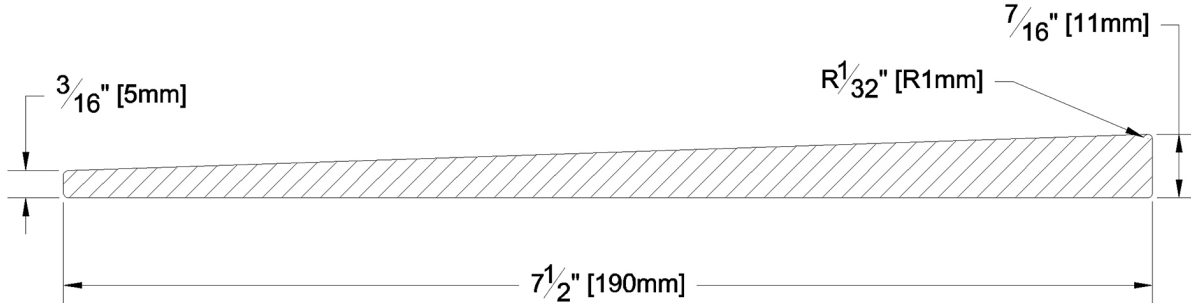

Siding

PRODUCT NAME: 1/2 x 8 Rustic RF Bevel KD WRC

PATTERN NAME: Bevel

NOMINAL THICKNESS: 1/2"

NOMINAL WIDTH: 8"

LENGTH: 3' - 16' and/or longer Odd & Even

TRIM BACKS: Max 15% 3' - 5', Max 15% 6' - 7'

GREEN / KILN DRIED: Kiln Dried

GRAIN: MG

SOLID / FJ: Solid

PRODUCT LINE:

GRADE: Rustic

PROFILE: Resawn Face Bevel

FINISHED THICKNESS: 0

FINISHED WIDTH: 7-1/2"

PULLED TO LENGTH / NESTED: Nested

PACKAGE SIZE: 4000 fsm

HEIGHT: 5 Bundles

WIDTH: 6 Bundles

PIECES PER BUNDLE: 10

END CAPS: Yes

PAPER WRAP / BOXED: Paper Wrap

FACE TO BE PROTECTED: Resawn Face

COMMENTS: n/a