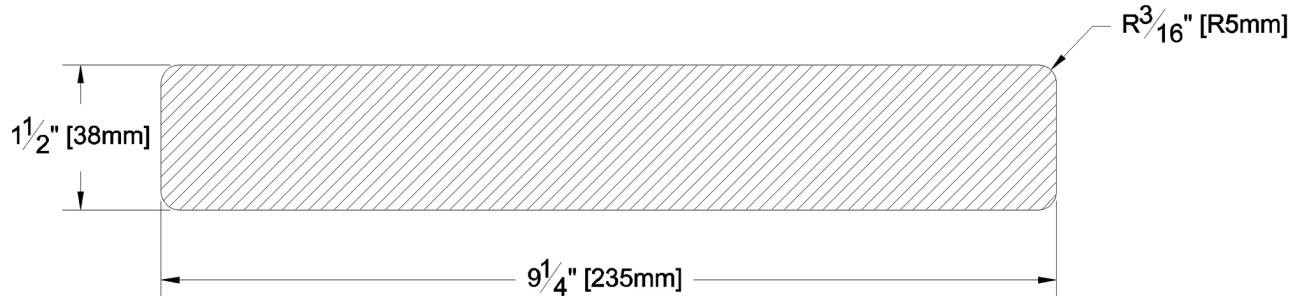

# Fascia & Trim

PRODUCT NAME: 2 x 10 Select Knotty S4S KD WRC

PATTERN NAME: Trim Boards

NOMINAL THICKNESS: 2"

NOMINAL WIDTH: 10"

LENGTH: 8' - 20' Even Length Only

TRIM BACKS: 4' & 6' pulled to length

GREEN / KILN DRIED: Kiln Dried

GRAIN: MG

SOLID / FJ: Solid

PRODUCT LINE:

GRADE: Kiln Dried Select Tight Knot

PROFILE: S4S

FINISHED THICKNESS: 1-1/2"

FINISHED WIDTH: 9-1/4"

PULLED TO LENGTH / NESTED: Pulled to Length

PACKAGE SIZE: 40 Pcs/Pkg

HEIGHT: 8 Pcs

WIDTH: 5 Pcs

PIECES PER BUNDLE: n/a

END CAPS: No

PAPER WRAP / BOXED: Paper Wrap

FACE TO BE PROTECTED: Smooth Face

COMMENTS: 3/16" Radius