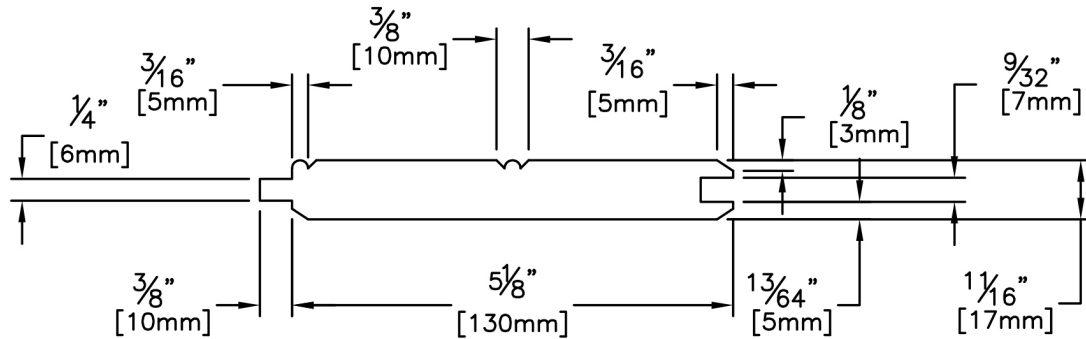

# Panelling

PRODUCT NAME: 11/16 x 6 Aye & Btr Panel FJ EG  
Beaded Ceiling V2E KD WRC

PATTERN NAME: Tongue and Groove

GRADE: Aye & Btr Flat Grain Clear

PROFILE: S2S Beaded Ceiling

NOMINAL THICKNESS: 11/16"

FINISHED THICKNESS: 11/16"

NOMINAL WIDTH: 6"

FINISHED WIDTH: 5-1/8" Face, 5-1/2" Overall Width

LENGTH: 16' or 20'

PULLED TO LENGTH / NESTED: Nested

TRIM BACKS: 12' & 8'

PACKAGE SIZE: 2500 fbm

GREEN / KILN DRIED: Kiln Dried

HEIGHT: 6 Bundles

GRAIN: MG

WIDTH: 8 Bundles

SOLID / FJ: Finger Jointed

PIECES PER BUNDLE: 6

PRODUCT LINE:

END CAPS: Yes

PAPER WRAP / BOXED: Paper Wrap

FACE TO BE PROTECTED: Smooth Face

COMMENTS: Max 10% Trimbacks, Net Face Width 5-1/8"

LAST UPDATED:

August 22, 2018