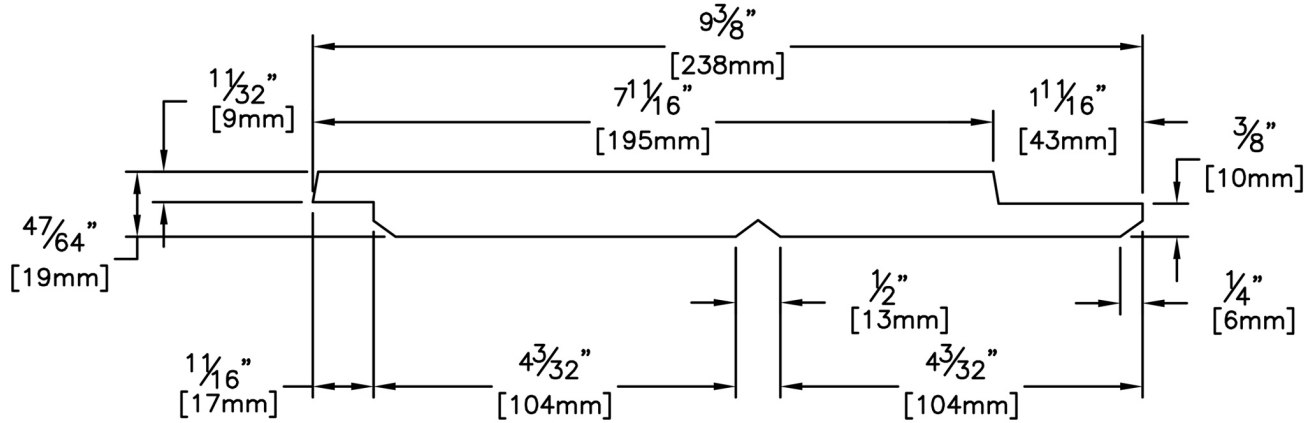

Siding

PRODUCT NAME: 1 x 10 Select Knotty RF Channel
Green WRC

PATTERN NAME: Channel Rustic

GRADE: Select Tight Knot Green

PROFILE: Resawn Face Channel

NOMINAL THICKNESS: 1"

NOMINAL WIDTH: 10"

FINISHED THICKNESS: 0

FINISHED WIDTH: 9-3/8" Overall Width

LENGTH: 8' - 20' Even Length Only

TRIM BACKS: 3' - 6' to be nested on 8' pallet

GREEN / KILN DRIED: Green

GRAIN: MG

SOLID / FJ: Solid

PRODUCT LINE:

PULLED TO LENGTH / NESTED: Pulled to Length

PACKAGE SIZE: 160 Pcs/Pkg

HEIGHT: 32 Pcs

WIDTH: 5 Pcs

PIECES PER BUNDLE: n/a

END CAPS: No

PAPER WRAP / BOXED: Paper Wrap

FACE TO BE PROTECTED: Resawn Face

COMMENTS: n/a