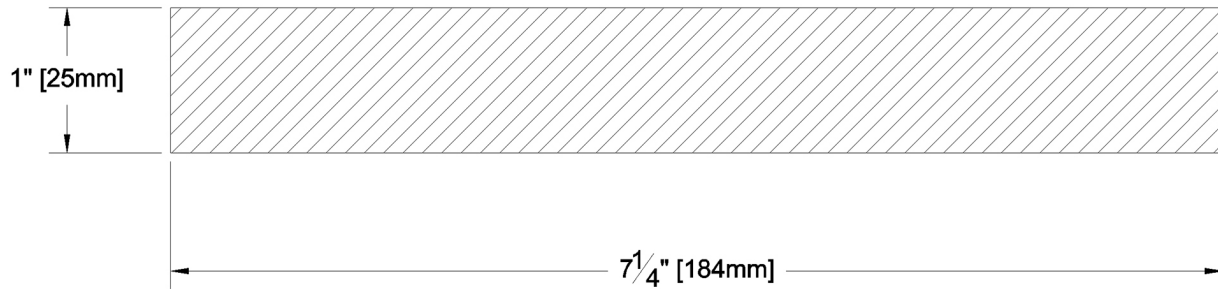

# Fascia & Trim

PRODUCT NAME:	5/4 x 8 Clear VG Cowichan Gold S1S2E KD WRC	GRADE:	Clear Vertical Grain
PATTERN NAME:	Finish Boards	PROFILE:	Resawn Face S1S2E
<hr/>		<hr/>	
NOMINAL THICKNESS:	5/4"	FINISHED THICKNESS:	1"
NOMINAL WIDTH:	8"	FINISHED WIDTH:	7-1/4"
<hr/>		<hr/>	
LENGTH:	8' - 20' Odd & Even	PULLED TO LENGTH / NESTED:	Nested
TRIM BACKS:	3' - 5' to be nested on 8' pallet, 6' & 7' pulled to length	PACKAGE SIZE:	1000 fbm
GREEN / KILN DRIED:	Kiln Dried	HEIGHT:	12 Pcs
GRAIN:	VG	WIDTH:	8 Pcs
SOLID / FJ:	Solid	PIECES PER BUNDLE:	n/a
PRODUCT LINE:	Cowichan Gold	END CAPS:	No
		PAPER WRAP / BOXED:	Boxed
		FACE TO BE PROTECTED:	Resawn Face