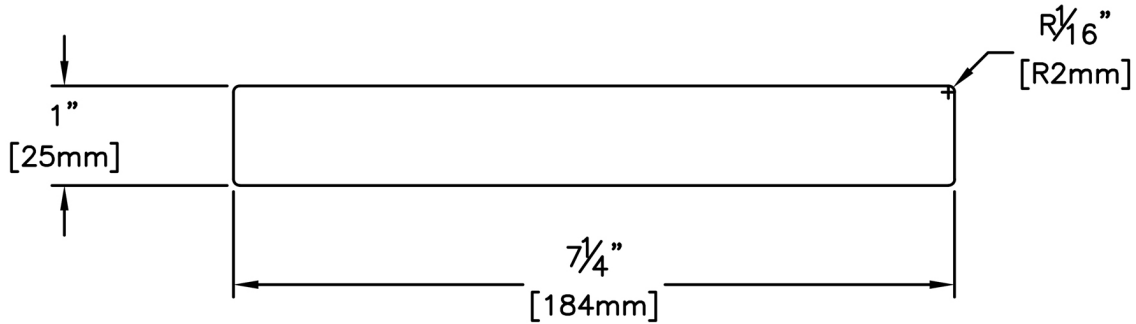

Fascia & Trim

PRODUCT NAME: 5/4 x 8 Aye & Btr Cowichan Gold S4S
KD WRC

GRADE: Aye & Btr Flat Grain Clear

PATTERN NAME: Finish Boards

PROFILE: S4S

NOMINAL THICKNESS: 5/4"

FINISHED THICKNESS: 1"

NOMINAL WIDTH: 8"

FINISHED WIDTH: 7-1/4"

LENGTH: 6' - 20' Odd & Even

PULLED TO LENGTH / NESTED: Nested

TRIM BACKS: 3' - 5' to be nested on 8' pallet

PACKAGE SIZE: 1000 fbm

GREEN / KILN DRIED: Kiln Dried

HEIGHT: 12 Pcs

GRAIN: MG

WIDTH: 6 Pcs

SOLID / FJ: Solid

PIECES PER BUNDLE: n/a

PRODUCT LINE: Cowichan Gold

END CAPS: No

PAPER WRAP / BOXED: Boxed

FACE TO BE PROTECTED: Smooth Face

COMMENTS: 1/16" Radius