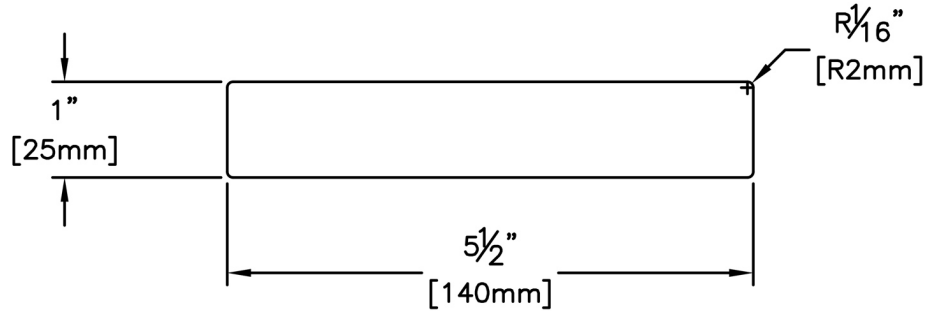

Fascia & Trim

PRODUCT NAME: 5/4 x 6 Aye & Btr Cowichan Gold S4S
KD WRC

PATTERN NAME: Finish Boards

GRADE: Aye & Btr Flat Grain Clear

PROFILE: S4S

NOMINAL THICKNESS: 5/4"

NOMINAL WIDTH: 6"

FINISHED THICKNESS: 0

FINISHED WIDTH: 5-1/2"

LENGTH: 6' - 20' Odd & Even

TRIM BACKS: 3' - 5' to be nested on 8' pallet

GREEN / KILN DRIED: Kiln Dried

GRAIN: MG

SOLID / FJ: Solid

PRODUCT LINE: Cowichan Gold

PULLED TO LENGTH / NESTED: Nested

PACKAGE SIZE: 1000 fbm

HEIGHT: 12 Pcs

WIDTH: 8 Pcs

PIECES PER BUNDLE: n/a

END CAPS: No

PAPER WRAP / BOXED: Boxed

FACE TO BE PROTECTED: Smooth Face

COMMENTS: 1/16" Radius