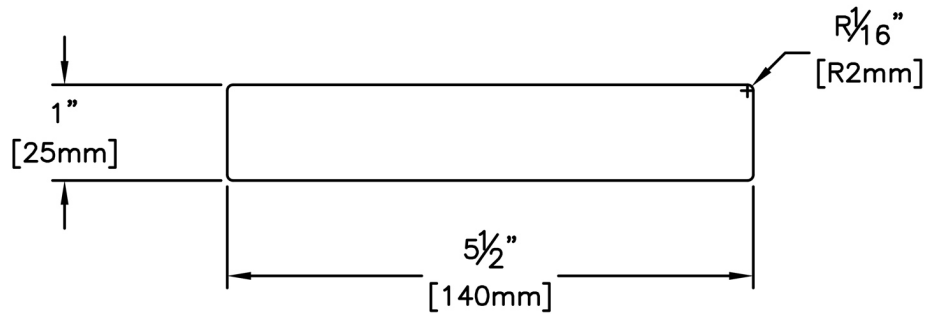

Fascia & Trim

PRODUCT NAME:	5/4 x 6 Clear VG Cowichan Gold S4S KD WRC	GRADE:	Clear Vertical Grain
PATTERN NAME:	Finish Boards	PROFILE:	S4S
NOMINAL THICKNESS:	5/4"	FINISHED THICKNESS:	0
NOMINAL WIDTH:	6"	FINISHED WIDTH:	5-1/2"
LENGTH:	6' - 20' Odd & Even	PULLED TO LENGTH / NESTED:	Nested
TRIM BACKS:	3' - 5' to be nested on 8' pallet	PACKAGE SIZE:	1000 fbm
GREEN / KILN DRIED:	Kiln Dried	HEIGHT:	12 Pcs
GRAIN:	VG	WIDTH:	8 Pcs
SOLID / FJ:	Solid	PIECES PER BUNDLE:	n/a
PRODUCT LINE:	Cowichan Gold	END CAPS:	No
		PAPER WRAP / BOXED:	Boxed
		FACE TO BE PROTECTED:	Smooth Face

COMMENTS: 1/16" EE on all 4 sides

LAST UPDATED:

March 08, 2019