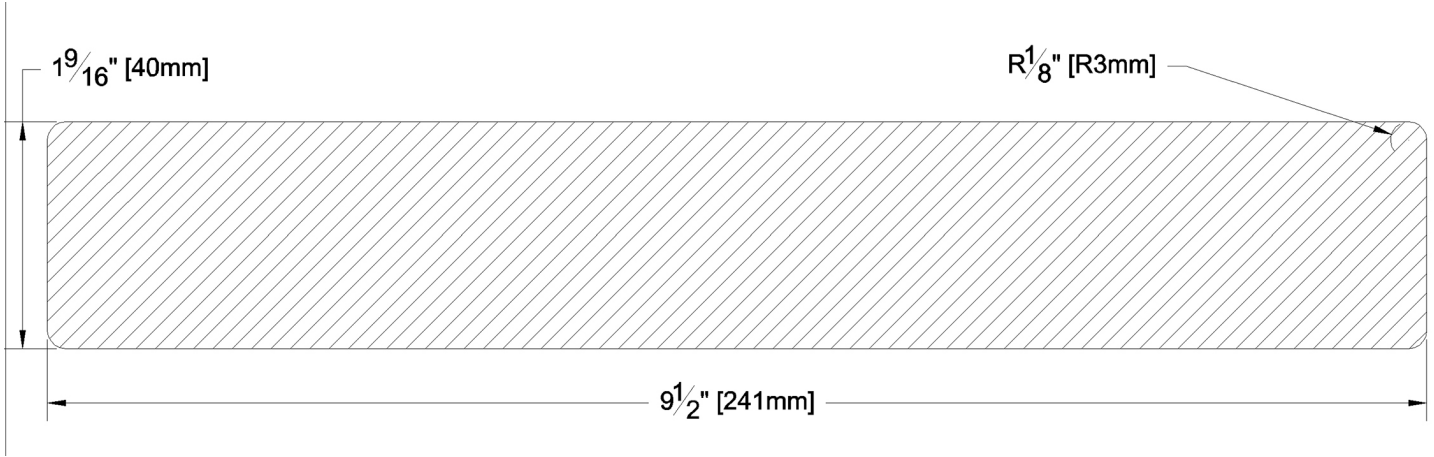

Outdoor Living

PRODUCT NAME: 2 x 10 #2&Btr Cascadia S4S Green WRC

PATTERN NAME: Decking

NOMINAL THICKNESS: 2"

NOMINAL WIDTH: 10"

LENGTH: 8' - 20' Even Length Only

TRIM BACKS: 4' & 6' pulled to length

GREEN / KILN DRIED: Green

GRAIN: MG

SOLID / FJ: Solid

PRODUCT LINE:

GRADE: Cascadia

PROFILE: S4S

FINISHED THICKNESS: 1-9/16

FINISHED WIDTH: 9-1/2

PULLED TO LENGTH / NESTED: Pulled to Length

PACKAGE SIZE: 40 Pcs/Pkg

HEIGHT: 8 Pcs

WIDTH: 5 Pcs

PIECES PER BUNDLE: n/a

END CAPS: No

PAPER WRAP / BOXED: Paper Wrap

FACE TO BE PROTECTED: Smooth Face

COMMENTS: 1/8" Radius