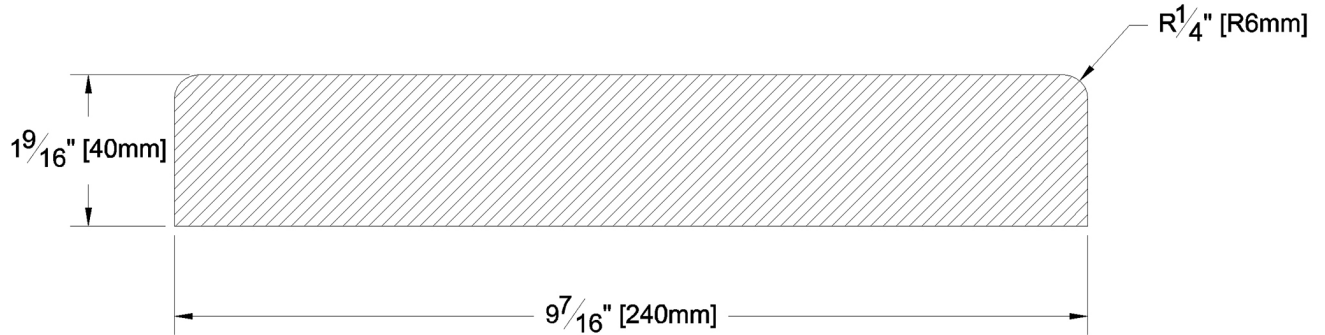

Fascia & Trim

PRODUCT NAME: 2 x 10 #2&Btr No Hole S1S2E Green WRC

PATTERN NAME: Trim Boards

NOMINAL THICKNESS: 2"

NOMINAL WIDTH: 10"

LENGTH: 8' - 20' Even Length Only

TRIM BACKS: 4' & 6' pulled to length

GREEN / KILN DRIED: Green

GRAIN: MG

SOLID / FJ: Solid

PRODUCT LINE:

GRADE: Green Appearance

PROFILE: Resawn Face S1S2E

FINISHED THICKNESS: 1-9/16"

FINISHED WIDTH: 9-7/16"

PULLED TO LENGTH / NESTED: Pulled to Length

PACKAGE SIZE: 40 Pcs/Pkg

HEIGHT: 8 Pcs

WIDTH: 5 Pcs

PIECES PER BUNDLE: n/a

END CAPS: No

PAPER WRAP / BOXED: Paper Wrap

FACE TO BE PROTECTED: Resawn Face

COMMENTS: 1/4" Radius