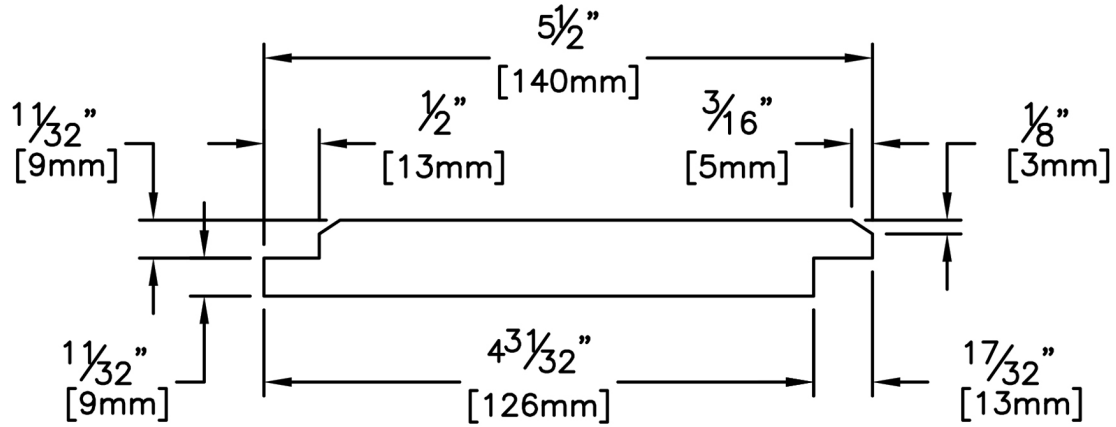

Siding

PRODUCT NAME: 1 x 6 VG FJ EG V Rustic Shiplap

GRADE: Finger Jointed

PATTERN NAME: Shiplap

PROFILE: Shiplap V-Joint

NOMINAL THICKNESS: 1"

FINISHED THICKNESS: 11/16"

NOMINAL WIDTH: 6"

FINISHED WIDTH: 5-1/2"

LENGTH: 16' or 20'

PULLED TO LENGTH / NESTED: Pulled to Length

TRIM BACKS: 12' & 8'

PACKAGE SIZE: 240 Pcs/Pkg

GREEN / KILN DRIED: Kiln Dried

HEIGHT: 30 Pcs

GRAIN: VG

WIDTH: 8 Pcs

SOLID / FJ: Finger Jointed

PIECES PER BUNDLE: 240

PRODUCT LINE: Evergreen

END CAPS: No

PAPER WRAP / BOXED: Paper Wrap

FACE TO BE PROTECTED: Smooth Face V

COMMENTS: n/a