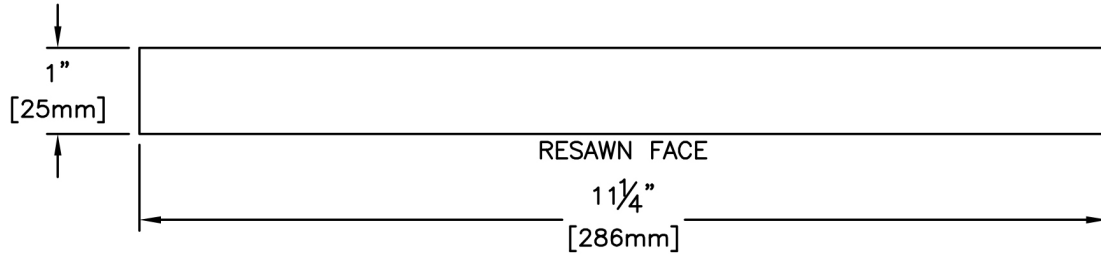

Fascia & Trim

PRODUCT NAME: 5/4 x 12 Clear VG FJ EG S1S2E KD WRC

GRADE: Finger Jointed

PATTERN NAME: Finish Boards

PROFILE: Resawn Face S1S2E

NOMINAL THICKNESS: 5/4"

FINISHED THICKNESS: 1"

NOMINAL WIDTH: 12"

FINISHED WIDTH: 11-1/4"

LENGTH: 16' or 20'

PULLED TO LENGTH / NESTED: Pulled to Length

TRIM BACKS: 12' & 8'

PACKAGE SIZE: 3000 fbm

GREEN / KILN DRIED: Kiln Dried

HEIGHT: 30 Pcs

GRAIN: VG

WIDTH: 4 Pcs

SOLID / FJ: Finger Jointed

PIECES PER BUNDLE: n/a

PRODUCT LINE: Evergreen

END CAPS: No

PAPER WRAP / BOXED: Paper Wrap

FACE TO BE PROTECTED: Resawn Face

COMMENTS: Max 10% Trimbacks