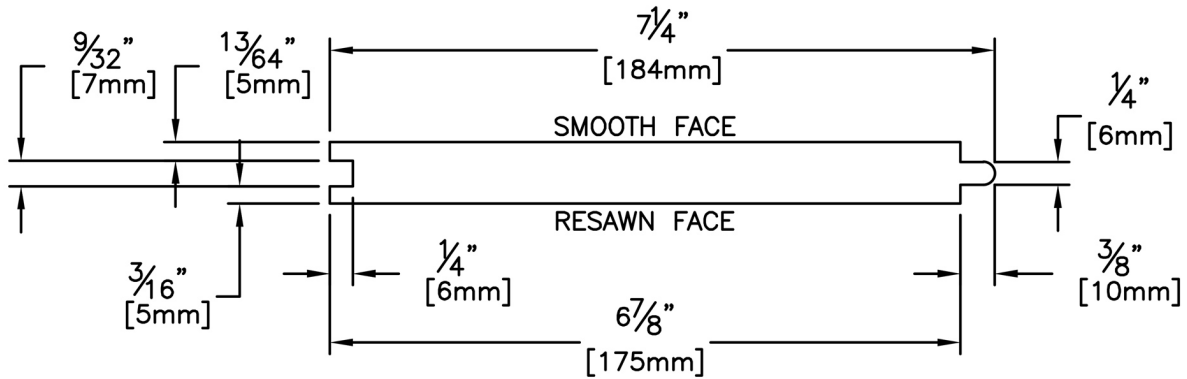

# Panelling

PRODUCT NAME: 1 x 8 2 Face Fineline

PATTERN NAME: Tongue and Groove

NOMINAL THICKNESS: 1"

NOMINAL WIDTH: 8"

LENGTH: 8' - 20' Even Length Only

TRIM BACKS: 3' - 6'

GREEN / KILN DRIED: Kiln Dried

GRAIN: MG

SOLID / FJ: Solid

PRODUCT LINE:

GRADE:

PROFILE:

FINISHED THICKNESS:

FINISHED WIDTH:

PULLED TO LENGTH / NESTED:

Tongue and Groove 2 Face Fineline

43/64"

7-1/4"

Pulled to Length

108

18 Pcs

6

6