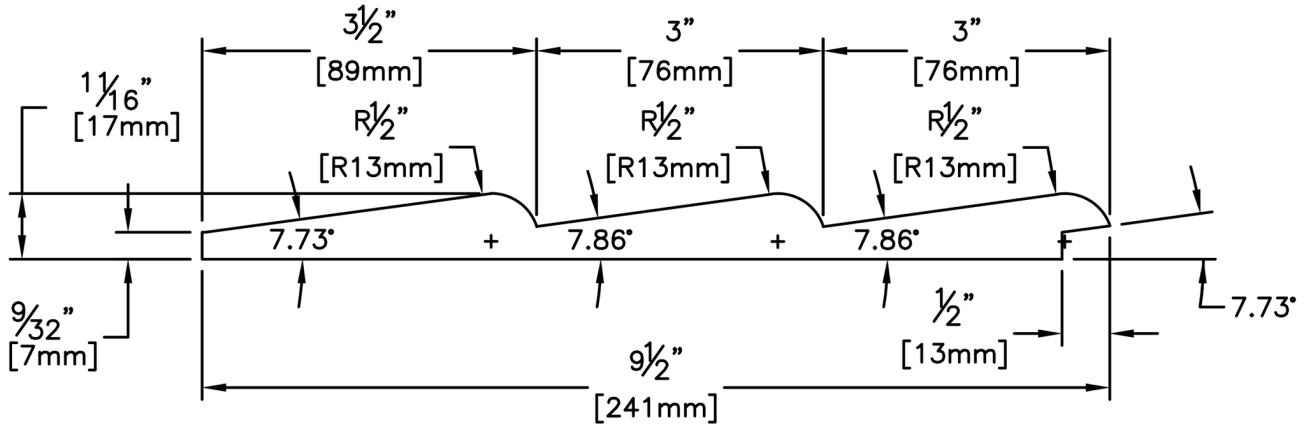

Siding

PRODUCT NAME: 1 x 10 FJ EG VG 3 Lap

PATTERN NAME: Shiplap

NOMINAL THICKNESS: 1"

NOMINAL WIDTH: 10"

LENGTH: 16' or 20'

TRIM BACKS: 12' & 8'

GREEN / KILN DRIED: Kiln Dried

GRAIN: VG

SOLID / FJ: Finger Jointed

PRODUCT LINE: Evergreen

GRADE:

PROFILE:

FINISHED THICKNESS:

FINISHED WIDTH:

PULLED TO LENGTH / NESTED:

Smooth Face Triple Bevel

0

9-1/2"

Pulled to Length

150 Pcs/Pkg

30 Pcs

5 Pcs

150