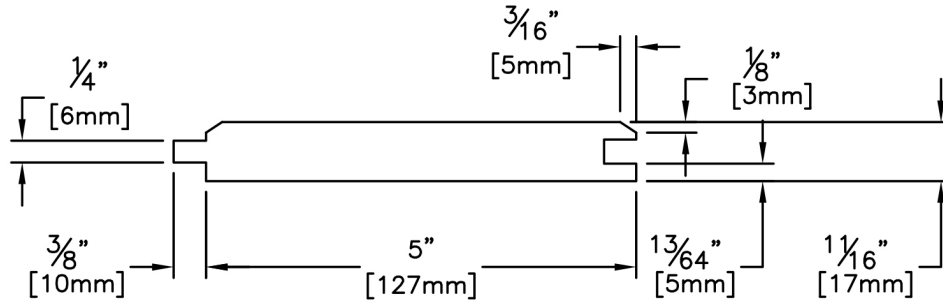

Siding

PRODUCT NAME: 1 x 6 Clear VG FJ EG SF S1SV2E KD WRC
 PATTERN NAME: Tongue and Groove

GRADE: Finger Jointed
 PROFILE: S1SV2E

NOMINAL THICKNESS: 1"
 NOMINAL WIDTH: 6"

FINISHED THICKNESS: 11/16"
 FINISHED WIDTH: 5" Face, 5-3/8" Overall Width

LENGTH: 20'
 TRIM BACKS: 16', 12', 8'
 GREEN / KILN DRIED: Kiln Dried
 GRAIN: VG
 SOLID / FJ: Finger Jointed
 PRODUCT LINE: Evergreen

PULLED TO LENGTH / NESTED: Pulled to Length
 PACKAGE SIZE: 2500 fbm
 HEIGHT: 8 Bundles
 WIDTH: 8 Bundles
 PIECES PER BUNDLE: 6
 END CAPS: Yes
 PAPER WRAP / BOXED: Paper Wrap
 FACE TO BE PROTECTED: Smooth Face