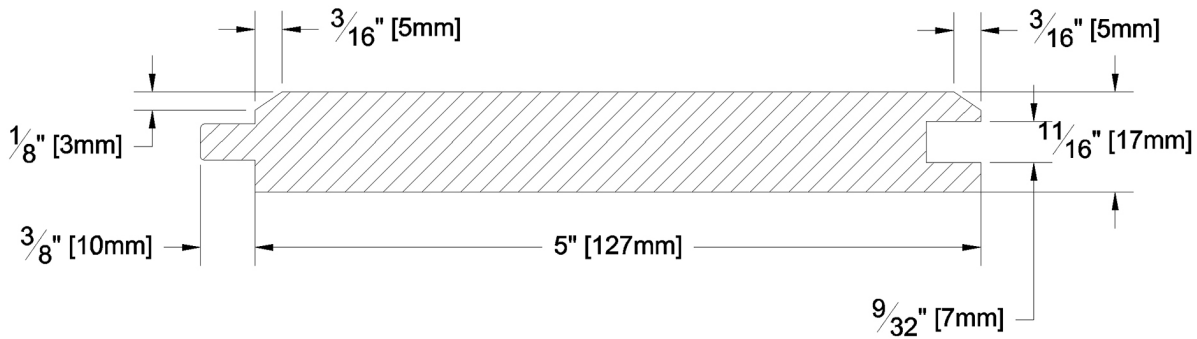

Panelling

PRODUCT NAME: 1 x 6 Clear VG Panel S1SV2E KD WRC

PATTERN NAME: Tongue and Groove

NOMINAL THICKNESS: 1"

NOMINAL WIDTH: 6"

LENGTH: 6' - 20' Odd & Even

TRIM BACKS: 3' - 5' nested on 8' pallet

GREEN / KILN DRIED: Kiln Dried

GRAIN: VG

SOLID / FJ: Solid

PRODUCT LINE:

GRADE:

PROFILE:

FINISHED THICKNESS:

FINISHED WIDTH:

PULLED TO LENGTH / NESTED:

PACKAGE SIZE:

HEIGHT:

WIDTH:

PIECES PER BUNDLE:

END CAPS:

PAPER WRAP / BOXED:

FACE TO BE PROTECTED:

Clear Vertical Grain

S1SV2E

$11/16$ "

5" Face, 5- $3/8$ " Overall Width

Nested

3000 fbm

6 Bundles

8 Bundles

6