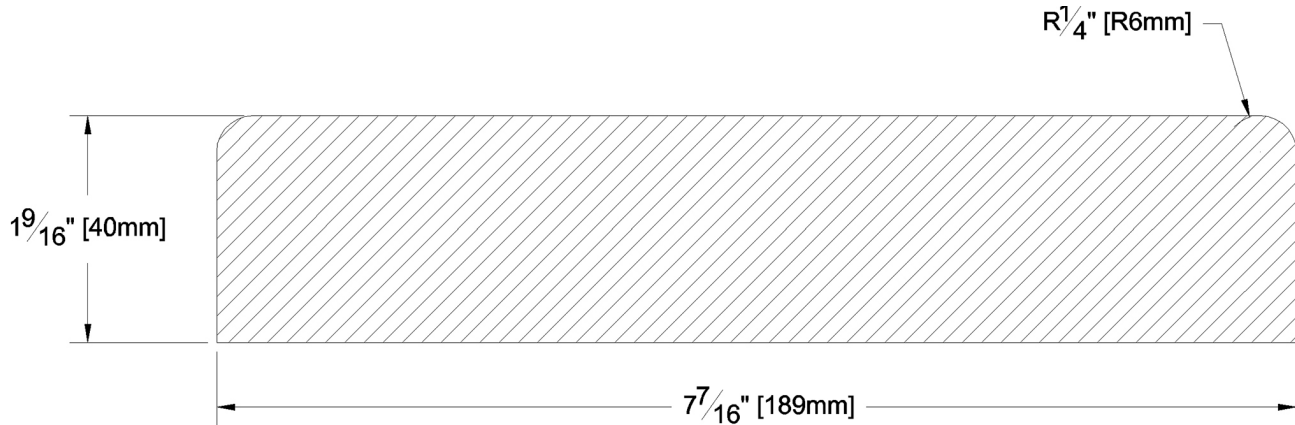

Fascia & Trim

PRODUCT NAME: 2 x 8 #2&Btr No Hole S1S2E Green WRC

PATTERN NAME: Trim Boards

GRADE:

Green Appearance

PROFILE:

Resawn Face S1S2E

NOMINAL THICKNESS: 2"

NOMINAL WIDTH: 8"

FINISHED THICKNESS:

1-9/16"

FINISHED WIDTH:

7-3/8"

LENGTH: 8' - 20' Even Length Only

TRIM BACKS: 4' & 6' pulled to length

GREEN / KILN DRIED: Green

GRAIN: MG

SOLID / FJ: Solid

PRODUCT LINE:

PULLED TO LENGTH / NESTED:

Pulled to Length

PACKAGE SIZE:

96 Pcs/Pkg

HEIGHT: